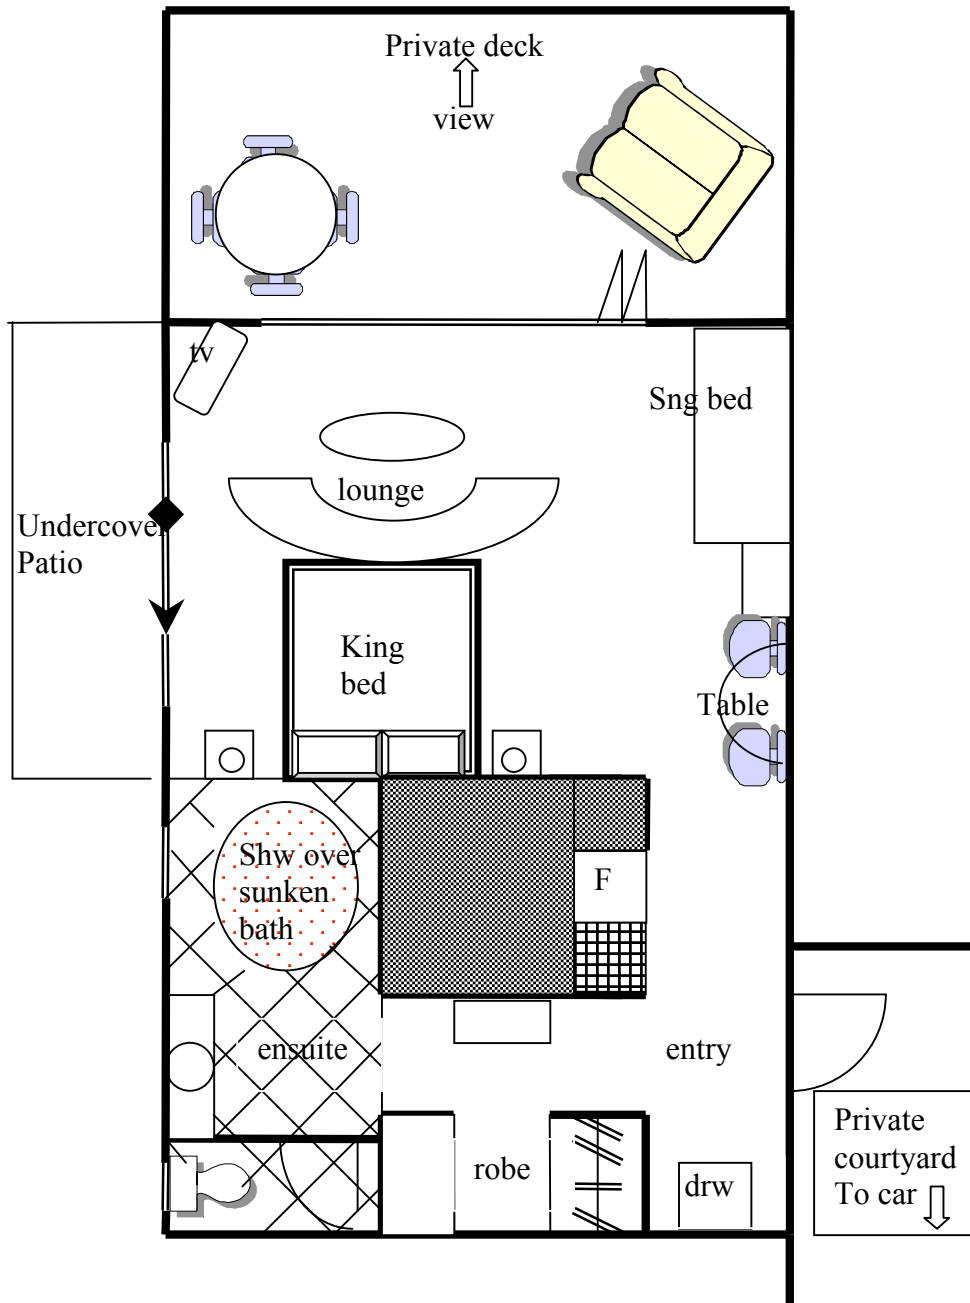

CRISDON

Royal Suite

- Private Entrance
 - King Sleigh Bed
 - Bi-folding Doors onto Private Deck
 - Incredible Views
 - Luxury Bathroom w/Sunken Roman Bath
 - Fridge, Microwave, Crockery, Cutlery
 - Tea and Coffee Making Facilities
 - Flat screen TV, Stereo/CD/DVD
 - Iron & Iron board
 - Luxury Linens & Robes
 - Electric blankets & heater
 - Extra Single Bed
 - Guest Laundry
- This suite is on the ground floor
Approx. 50sqm*